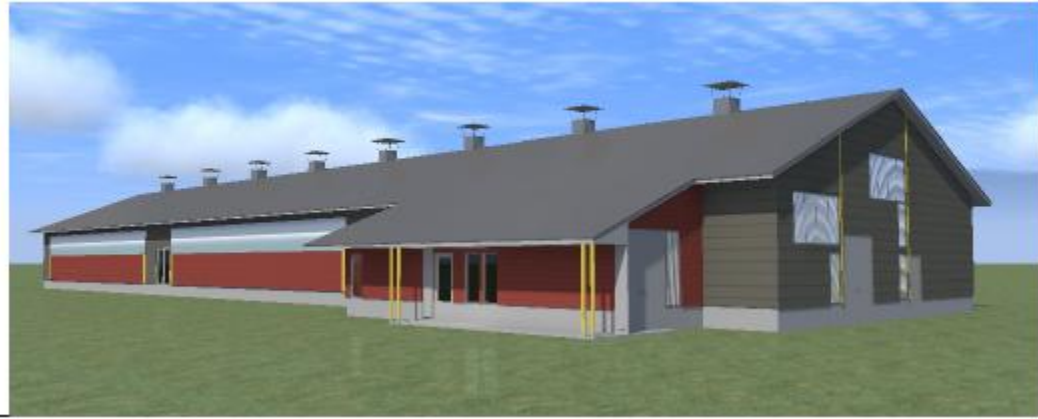

Barn of Mr. Kantoniemi
In Finland with Strangko and
Feedwall

1:350

1:250

1:250

about 90 cows 1080 m² = 12 m² / cow