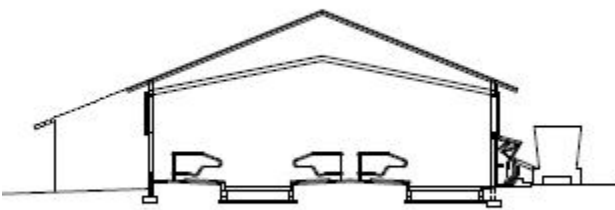

Barn of Mr. Kantoniemi
In Finland with Strangko and
Feedwall

1:350

1:250

1:250

about 90 cows 1080 m² = 12 m² / cow