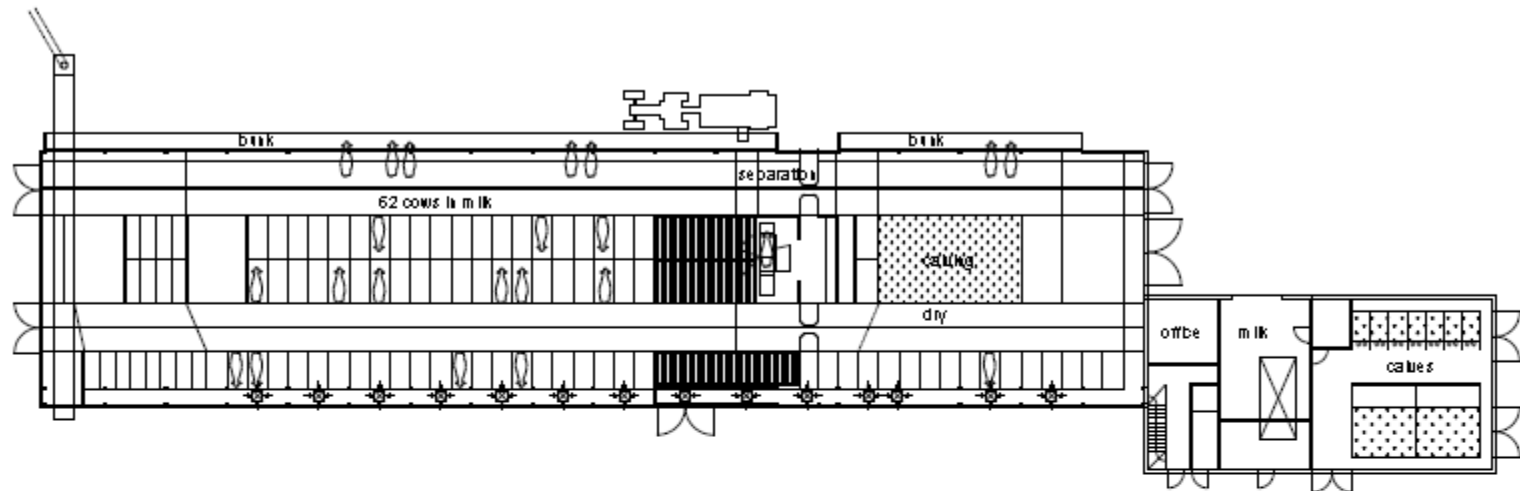

Barn of Mr. Kantoniemi
In Finland with Strangko and
Feedwall

1:350

1:250

1:250

about 90 cows 1080 m² = 12 m² / cow