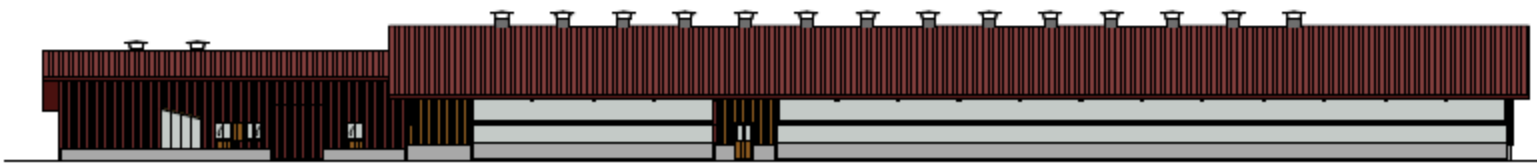

Barn of Mr. Kantoniemi
In Finland with Strangko and
Feedwall

1:350

1:250

1:250

about 90 cows 1080 m² = 12 m² / cow