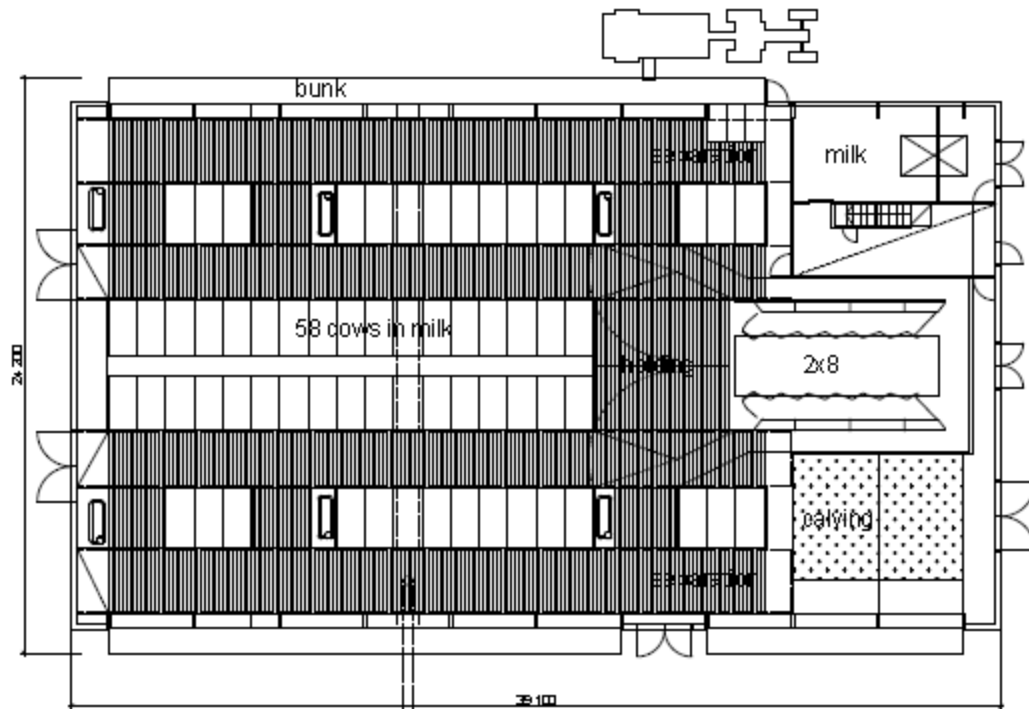

Barn of Mr. Kantoniemi
In Finland with Strangko and
Feedwall

1:350

1:250

1:250

about 90 cows 1080 m² = 12 m² / cow