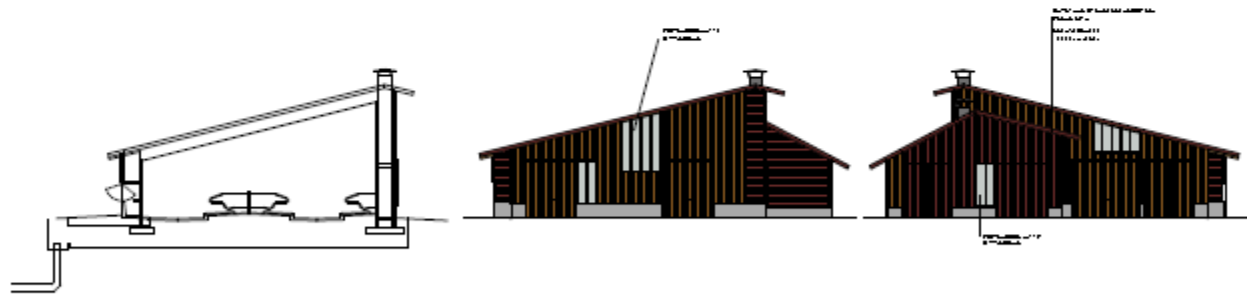

Barn of Mr. Kantoniemi
In Finland with Strangko and
Feedwall

1:350

1:250

1:250

about 90 cows 1080 m² = 12 m² / cow