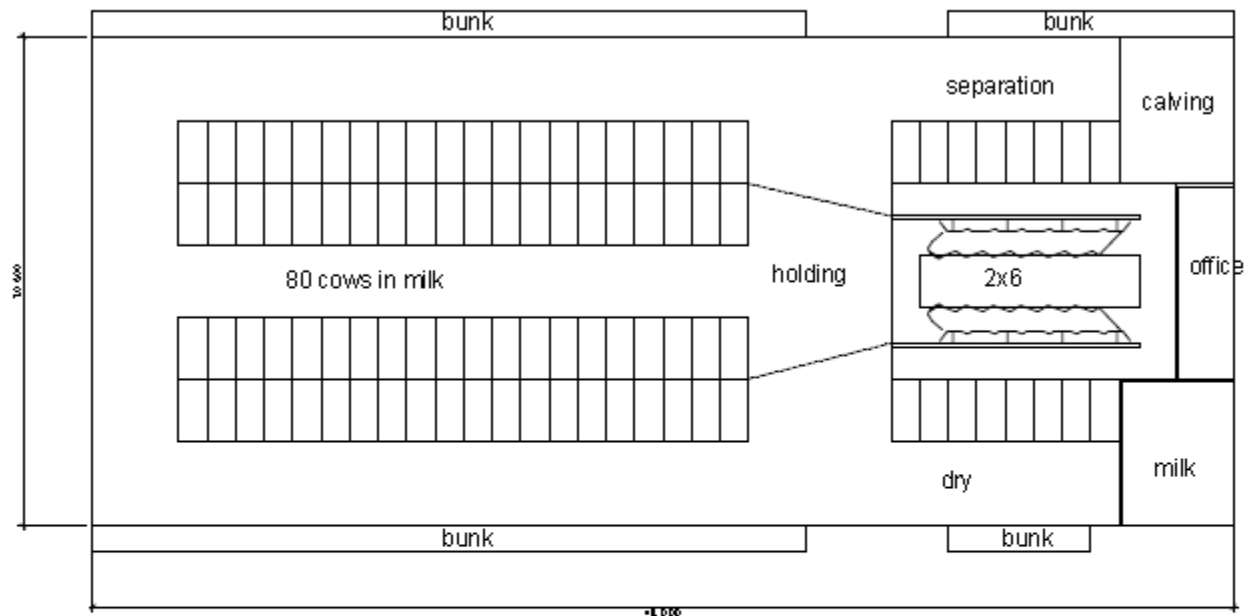

Barn of Mr. Kantoniemi
In Finland with Strangko and
Feedwall

1:350

1:250

1:250

about 90 cows 1080 m² = 12 m² / cow