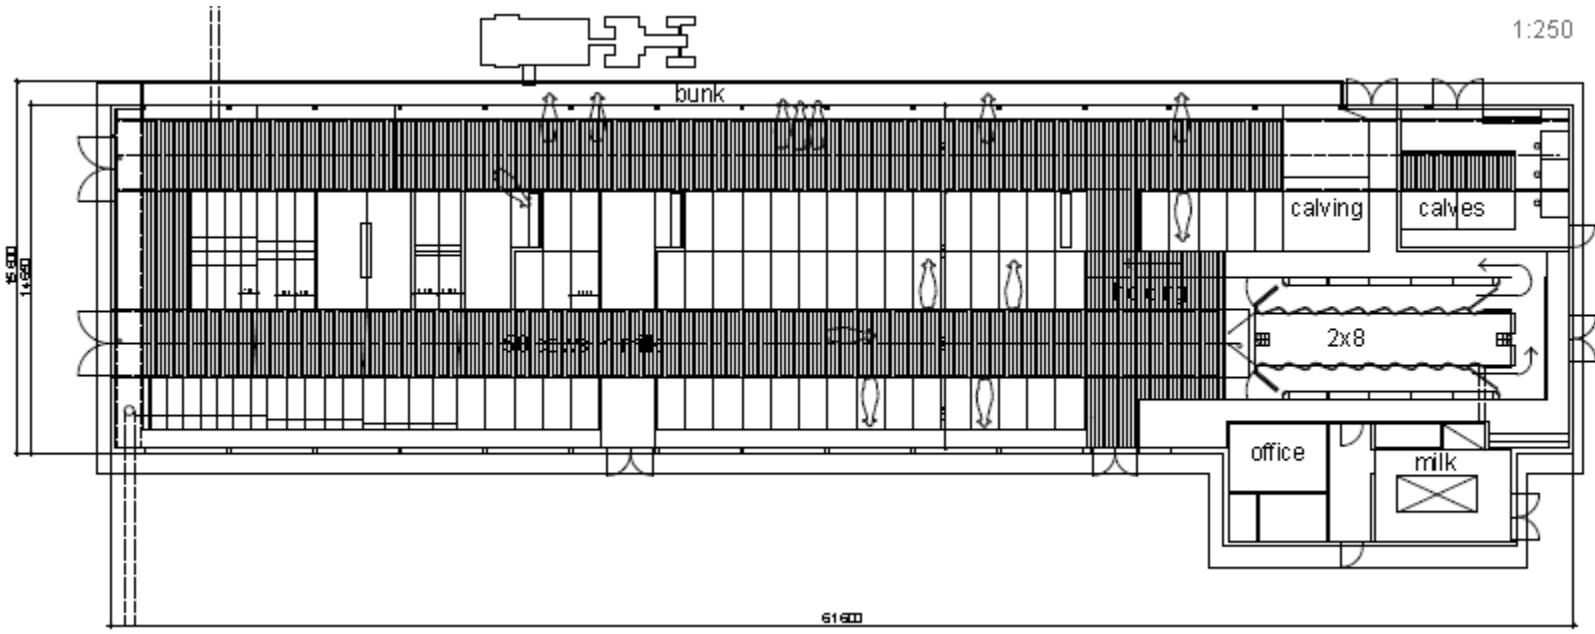

Barn of Mr. Kantoniemi
In Finland with Strangko and
Feedwall

1:350

1:250

1:250

about 90 cows 1080 m² = 12 m² / cow